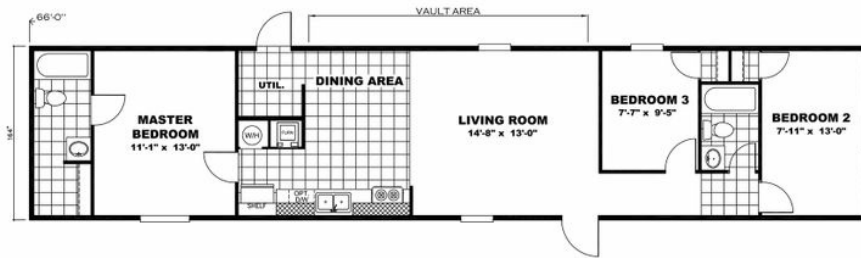

36TRR14663BH19

36TRR14663BH19 Model number: 36TRR14663BH19
3 beds • 2 baths • 924 sq.ft. • 14' width • 66' depth

Our home building facilities invest in continuous product and process improvements. Plans, dimensions, features, materials, specifications and availability are subject to change without notice or obligation. Renderings and floor plans are representative likenesses of our homes and may differ from the actual homes. We invite you to tour a Home Center near you and inspect the highest value in quality housing available or call (888) 472-8904 to speak with a Home Consultant. Copyright 2017, CMH. All rights reserved.

(888) 472-8904

36TRR14663BH19

36TRR14663BH19 Model number: 36TRR14663BH19

3 beds • 2 baths • 924 sq.ft. • 14' width • 66' depth

Our home building facilities invest in continuous product and process improvements. Plans, dimensions, features, materials, specifications and availability are subject to change without notice or obligation. Renderings and floor plans are representative likenesses of our homes and may differ from the actual homes. We invite you to tour a Home Center near you and inspect the highest value in quality housing available or call (888) 472-8904 to speak with a Home Consultant. Copyright 2017, CMH. All rights reserved.